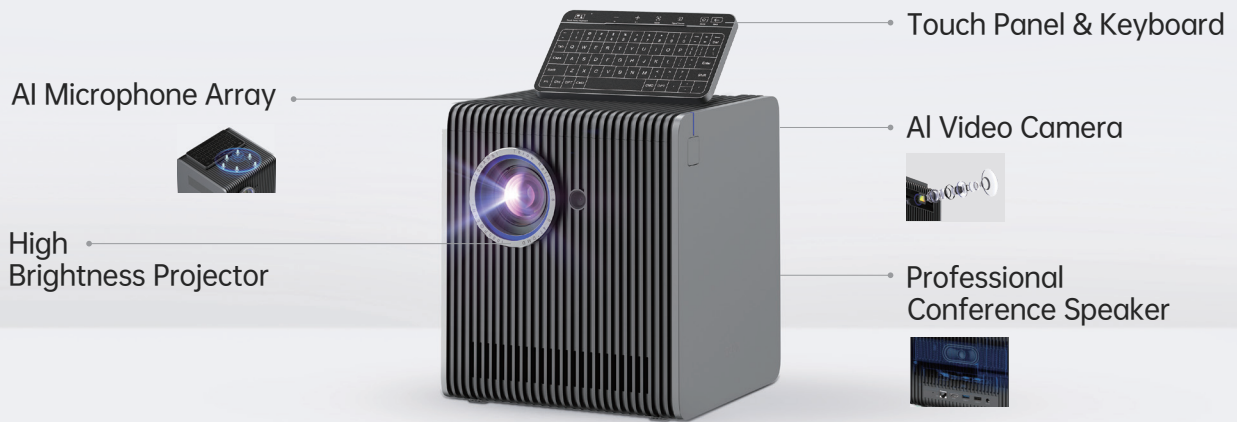

StarryHub™

Innovated Video Conferencing System

Large Projecting Screen 100+ Inches / Professional Video Meeting System / Screen Casting from All Devices

All-in-one Solution for Meetings

StarryHub can satisfy the needs of local meetings, remote video calls and guest-welcoming receptions for both start-up teams and corporate enterprises.

StarryHub integrates a high-definition projector, an AI camera, a microphone array, a wireless screencasting/mirroring gateway, professional speakers and more.

StarryHub offers great large-screen interaction experience, thanks to not only the multiple-in-one integration hardware design but also the CZUR patented AI algorithm.

Born to improve efficiency of both local and video meetings

Large-screen meeting experience without the hassle of installation

> Ultra-clear AI Camera (Rear)

FHD 1920*1080
A face-to-face like meeting experience

3D distortion rate < 3%
Imaging algorithm guarantees a more natural screen

120° super wide angle
Wide angle, big frame

Smart facial optimization
Make the faces more authentic

Wide Dynamic Range
Strong light suppression, dark light brightening