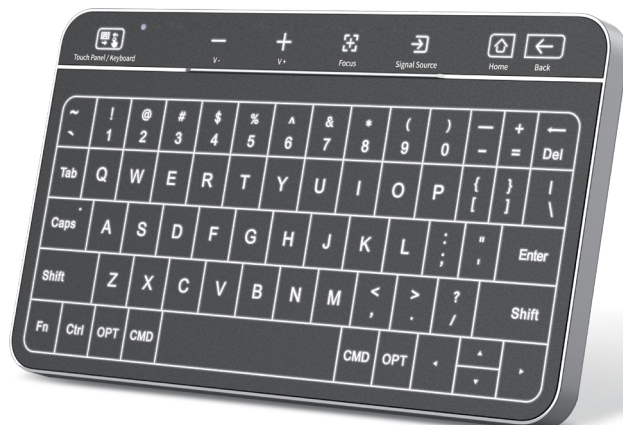

Light up screen

Pick up the TouchBoard to light up the projecting screen

Touch control, gesture

Scroll, zoom, whatever you need

Keyboard

Keyboard for easy text input

Magnetic auto charging

Put back to charge